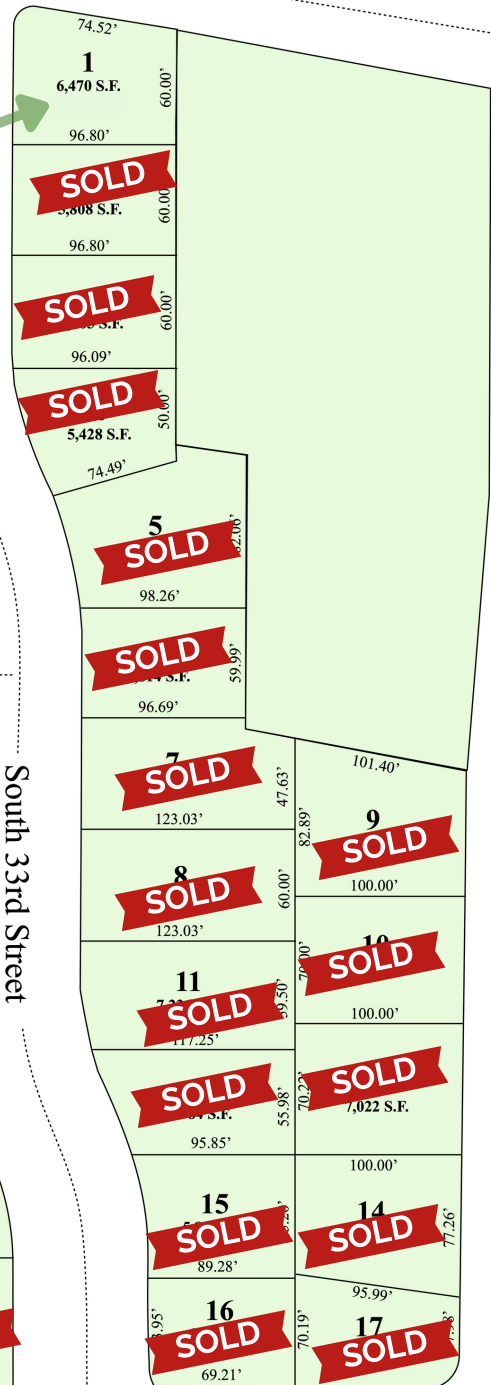

# Mountainvale

Jasper Road

Wildflower Drive

MEADOWVIEW

MELVILLE

Mountain Creek Lane

South 33rd Street

Mountainvale Drive